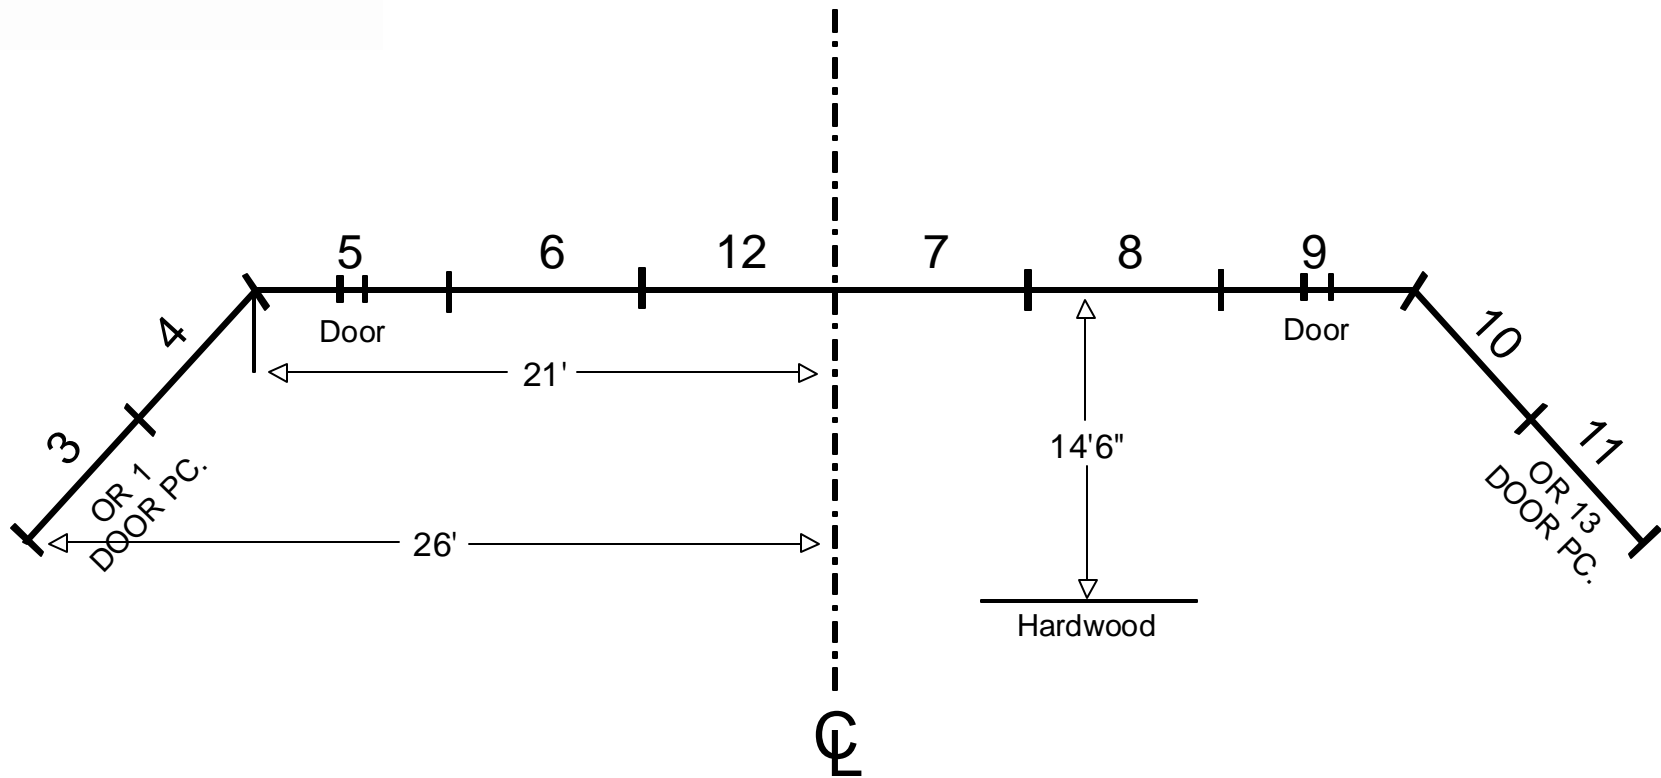

Band Shell Regular Set Up

Band Shell 1/2 Stage Set Up

Band Shell Wide Square Set Up

Band Shell Played to CYC
No Back Wall