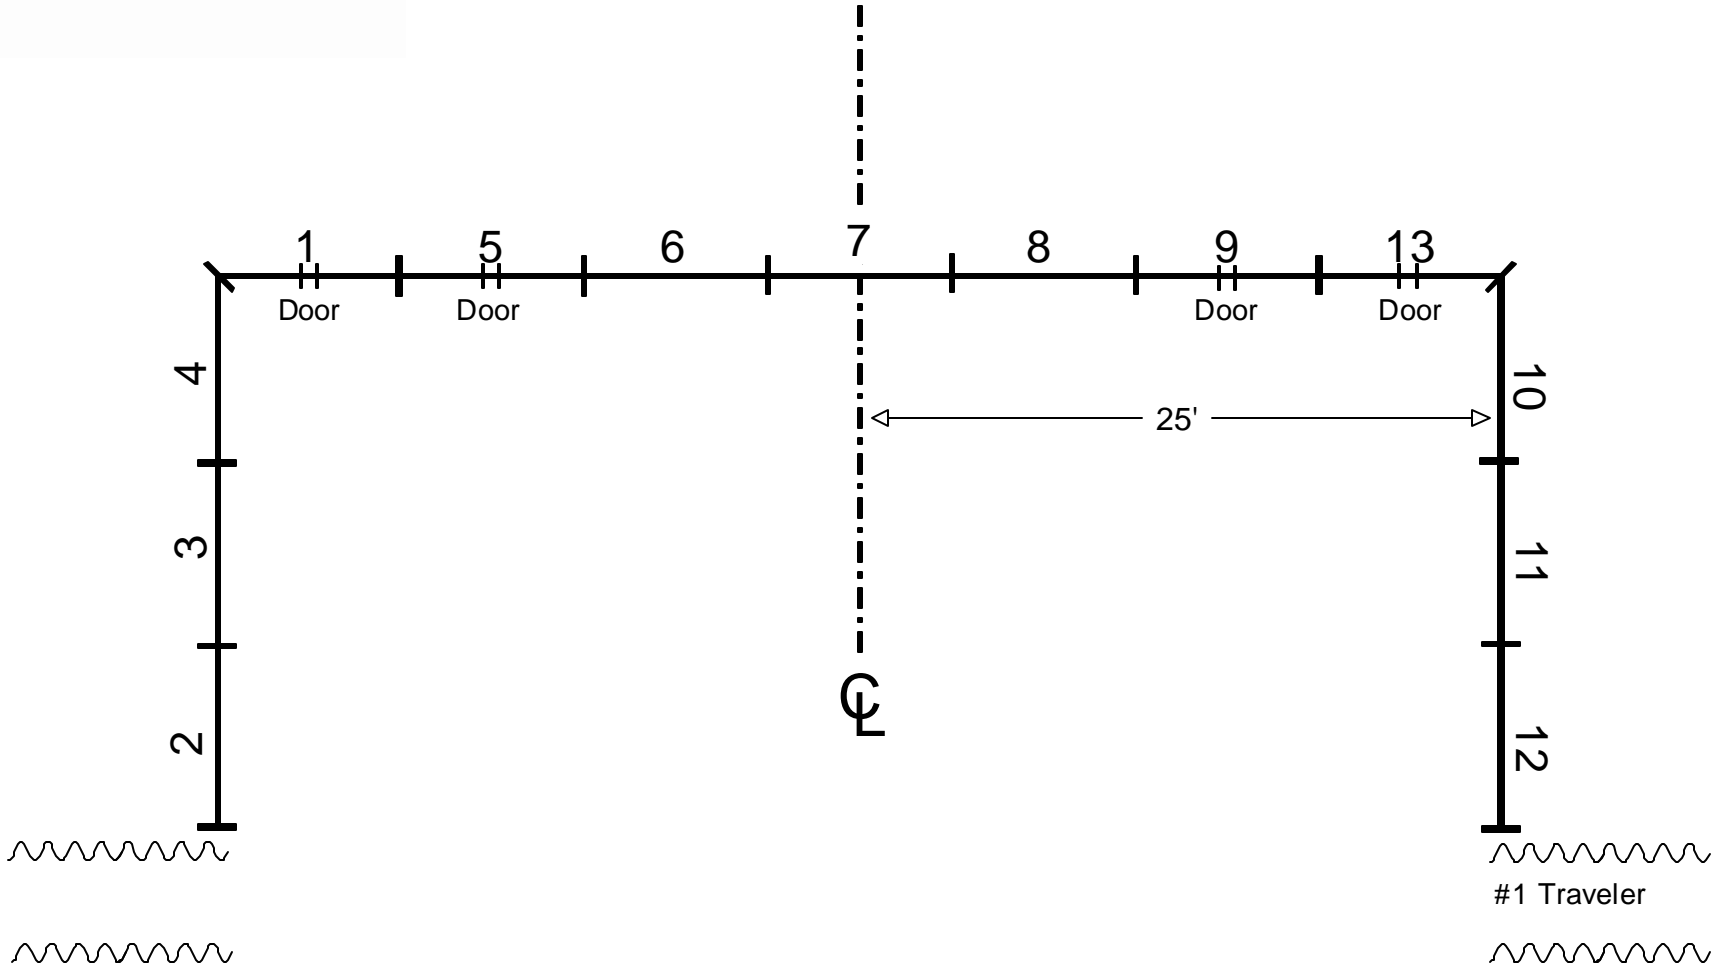

Band Shell Regular Set Up

Band Shell 1/2 Stage Set Up

Band Shell Wide Square Set Up

Band Shell Played to CYC
No Back Wall