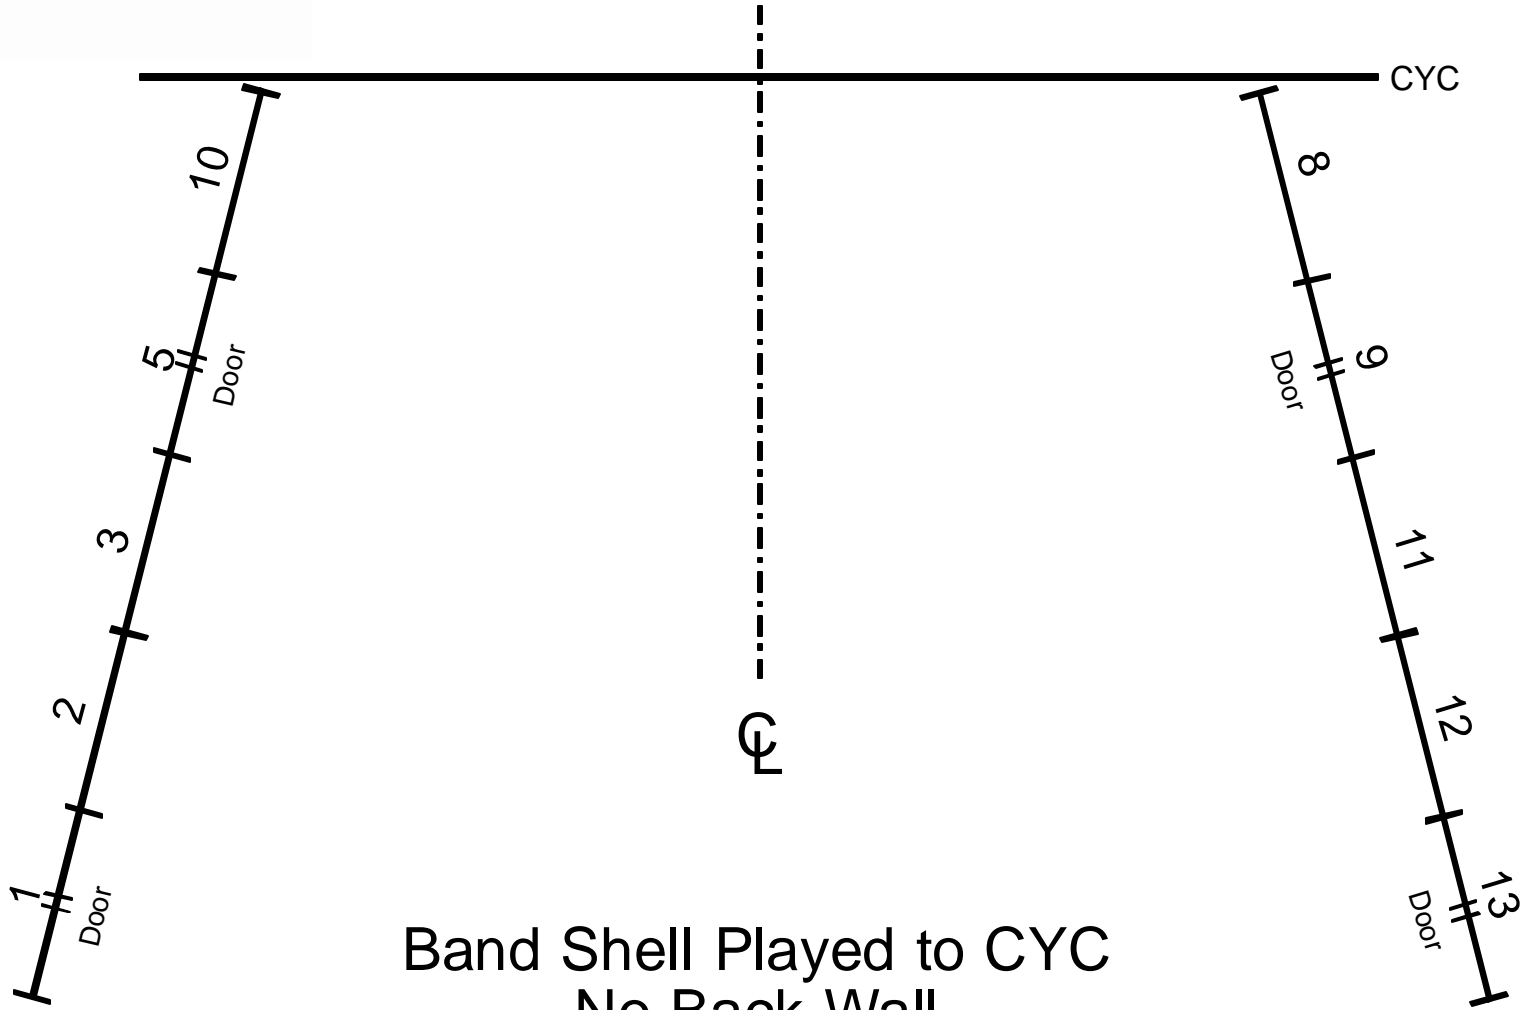

Band Shell Regular Set Up

Band Shell 1/2 Stage Set Up

Band Shell Wide Square Set Up

Band Shell Played to CYC
No Back Wall