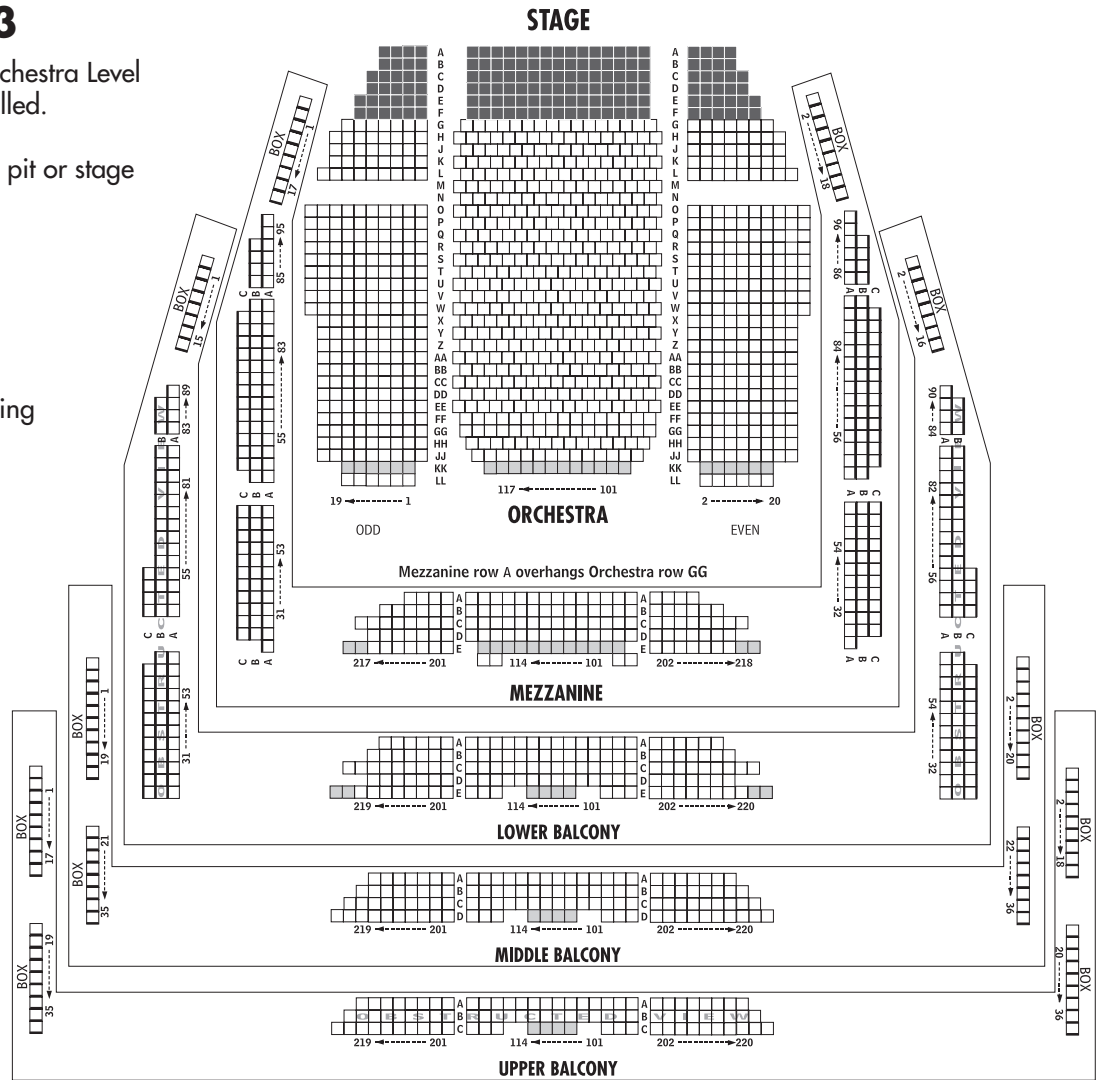

WHITING AUDITORIUM

TOTAL SEATS: 2043

If there is a sound board on the Orchestra Level the center Row KK (12 seats) are killed.

If the Pit Lift is used as an orchestra pit or stage extension, 150 seats are killed.

Key

- = Seating on the Pit Lift
- = Wheelchair Accessible Seating

TOTAL SEATS BY FLOOR

Orchestra

	Regular	On Pit Lift	Total
Right Side	238	30	268
Left Side	238	30	268
Center	457	90	547
Barrier Free	24	0	24
Stools	12	0	12
Total	969	150	1119

Upper Balcony

Right Side	18*
Left Side	18*
Center	88
Barrier Free	4
Total	128

*Limited Visibility

Please note that seats on the side wings of the lower, middle and upper balcony should be considered "obstructed view" for any attraction requiring full-stage coverage such as a Broadway-style show, opera or dance production.